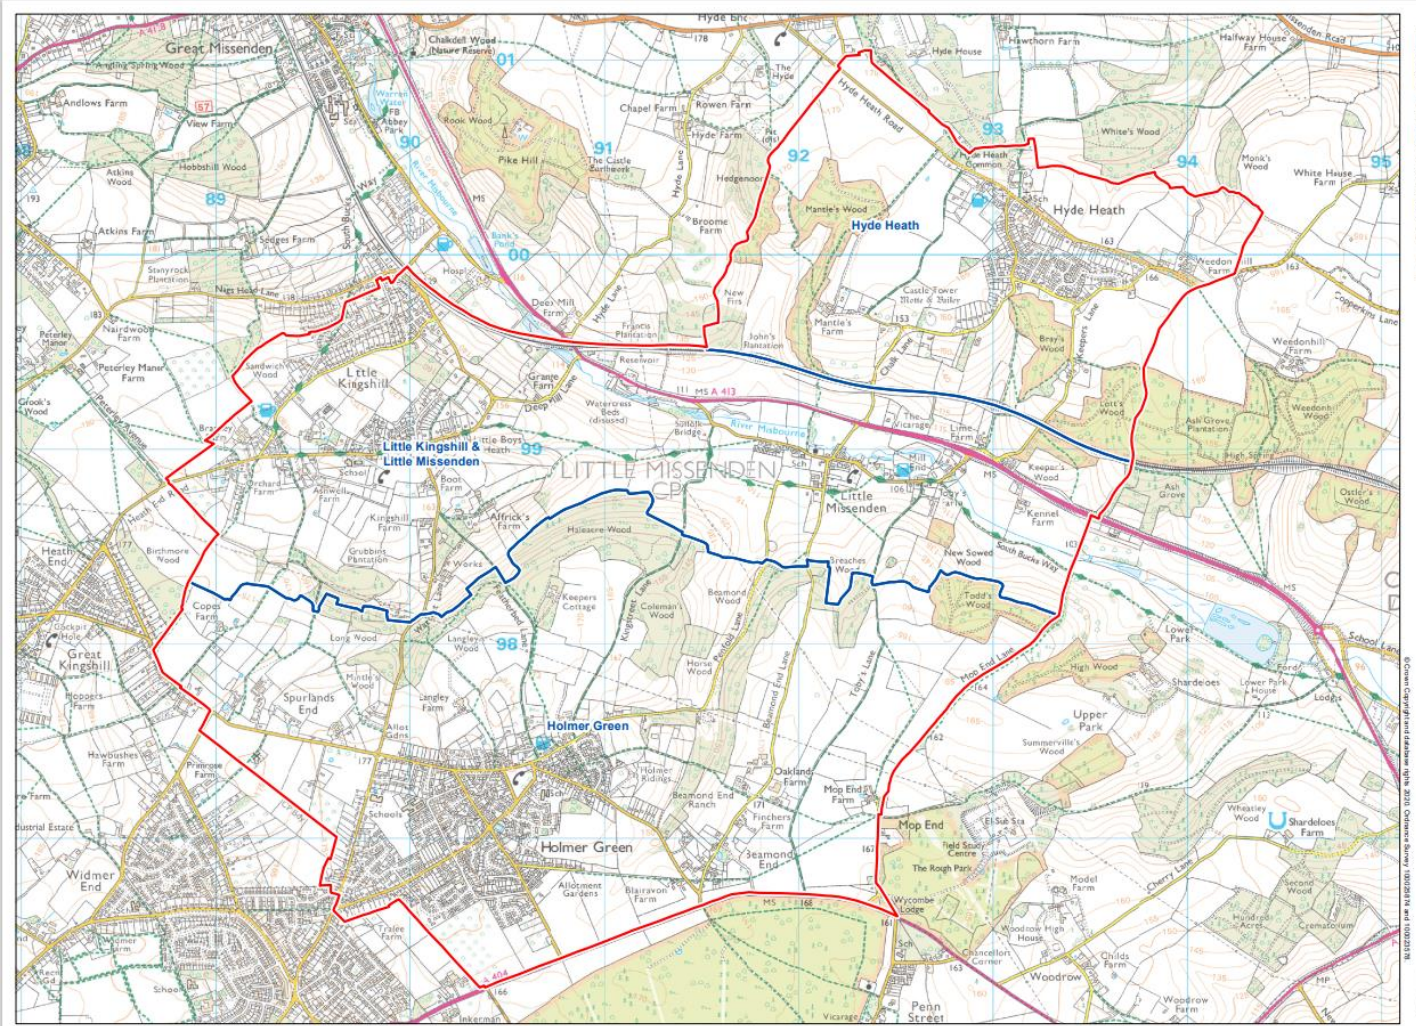

Little Missenden Neighbourhood Area

Neighbourhood Area Boundary - marked by red line

Little Missenden CP